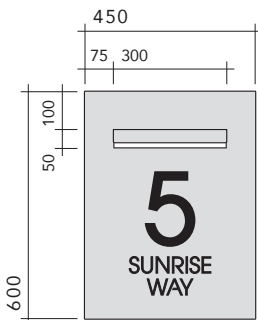

Letterbox Fascias

Price Update: Feb 1, 2018

A Price Guide for Brushed Stainless Steel or Powder Coated Finishes

Small Letterbox Aperture: X 240 Y 172

Number Only	\$365	Number Only	\$380	Rear Door	\$240
Full Address	\$430	Full Address	\$445	Static Sleeve Insert	\$72

Medium Letterbox Aperture: X 300 Y 172

Number Only	\$385	Number Only	\$400	Rear Door	\$260
Full Address	\$450	Full Address	\$465	Static Sleeve Insert	\$82

Large Letterbox Aperture: X 350 Y 258

Number Only	\$415	Number Only	\$485	Rear Door	\$285
Full Address	\$480	Full Address	\$584	Static Sleeve Insert	\$98

Measure your Letterbox

Letterbox Aperture (mm)

Aperture Inset (mm)

Pier/Wall (mm)

X _____

A _____

W _____

Y _____

B _____

H _____

C _____

These dimensions will help you choose the correct size and orientation for your letterbox fascia and allow us to accurately layout your address information.

Lettering Styles

SANS > AVANTE GARDE