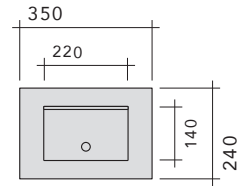

Letterbox Fascias

Price Update: Feb 1, 2018

A Price Guide for Brushed Stainless Steel or Powder Coated Finishes

Small Letterbox Aperture: X 240 Y 172

Number Only	\$365	Number Only	\$380	Rear Door	\$240
Full Address	\$430	Full Address	\$445	Static Sleeve Insert	\$72

Medium Letterbox Aperture: X 300 Y 172

Number Only	\$385	Number Only	\$400	Rear Door	\$260
Full Address	\$450	Full Address	\$465	Static Sleeve Insert	\$82

Large Letterbox Aperture: X 350 Y 258

Number Only	\$415	Number Only	\$485	Rear Door	\$285
Full Address	\$480	Full Address	\$584	Static Sleeve Insert	\$98

Measure your Letterbox

Letterbox Aperture (mm)

Aperture Inset (mm)

Pier/Wall (mm)

X _____

A _____

W _____

Y _____