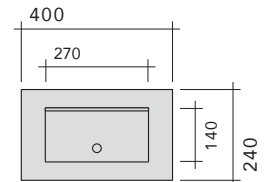

Letterbox Fascias

Price Update: Feb 1, 2018

A Price Guide for Brushed Stainless Steel or Powder Coated Finishes

Small Letterbox Aperture: X 240 Y 172

Number Only	\$365	Number Only	\$380	Rear Door	\$240
Full Address	\$430	Full Address	\$445	Static Sleeve Insert	\$72

Medium Letterbox Aperture: X 300 Y 172

Number Only	\$385	Number Only	\$400	Rear Door	\$260
Full Address	\$450	Full Address	\$465	Static Sleeve Insert	\$82

Large Letterbox Aperture: X 350 Y 258

Number Only	\$415	Number Only	\$485	Rear Door	\$285
Full Address	\$480	Full Address	\$584	Static Sleeve Insert	\$98

Measure your Letterbox

Letterbox Aperture (mm)

Aperture Inset (mm)

Pier/Wall (mm)

X _____

A _____

W _____

Y _____