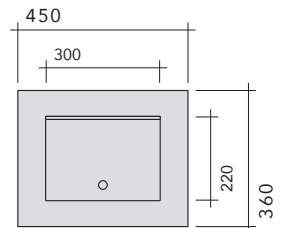

Letterbox Fascias

Price Update: Feb 1, 2018

A Price Guide for Brushed Stainless Steel or Powder Coated Finishes

Small Letterbox Aperture: X 240 Y 172

Number Only	\$365	Number Only	\$380	Rear Door	\$240
Full Address	\$430	Full Address	\$445	Static Sleeve Insert	\$72

Medium Letterbox Aperture: X 300 Y 172

Number Only	\$385	Number Only	\$400	Rear Door	\$260
Full Address	\$450	Full Address	\$465	Static Sleeve Insert	\$82

Large Letterbox Aperture: X 350 Y 258

Number Only	\$415	Number Only	\$485	Rear Door	\$285
Full Address	\$480	Full Address	\$584	Static Sleeve Insert	\$98

Measure your Letterbox

Letterbox Aperture (mm)

Aperture Inset (mm)

Pier/Wall (mm)

X _____

A _____

W _____

Y _____