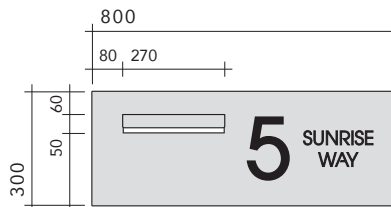

Letterbox Fascias

Price Update: Feb 1, 2018

A Price Guide for Brushed Stainless Steel or Powder Coated Finishes

Small Letterbox Aperture: X 240 Y 172

Number Only	\$365	Number Only	\$380	Rear Door	\$240
Full Address	\$430	Full Address	\$445	Static Sleeve Insert	\$72

Medium Letterbox Aperture: X 300 Y 172

Number Only	\$385	Number Only	\$400	Rear Door	\$260
Full Address	\$450	Full Address	\$465	Static Sleeve Insert	\$82

Large Letterbox Aperture: X 350 Y 258

Number Only	\$415	Number Only	\$485	Rear Door	\$285
Full Address	\$480	Full Address	\$584	Static Sleeve Insert	\$98