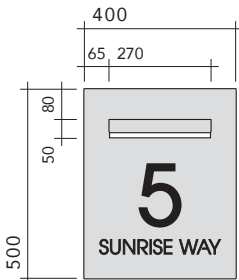

Letterbox Fascias

Price Update: Feb 1, 2018

A Price Guide for Brushed Stainless Steel or Powder Coated Finishes

Small Letterbox Aperture: X 240 Y 172

Number Only	\$365	Number Only	\$380	Rear Door	\$240
Full Address	\$430	Full Address	\$445	Static Sleeve Insert	\$72

Medium Letterbox Aperture: X 300 Y 172

Number Only	\$385	Number Only	\$400	Rear Door	\$260
Full Address	\$450	Full Address	\$465	Static Sleeve Insert	\$82

Large Letterbox Aperture: X 350 Y 258

Number Only	\$415	Number Only	\$485	Rear Door	\$285
Full Address	\$480	Full Address	\$584	Static Sleeve Insert	\$98

Measure your Letterbox

Letterbox Aperture (mm)

Aperture Inset (mm)

Pier/Wall (mm)

X _____

A _____

W _____

Y _____

B _____

H _____

C _____

These dimensions will help you choose the correct size and orientation for your letterbox fascia and allow us to accurately layout your address information.

Lettering Styles

SANS > AVANTE GARDE