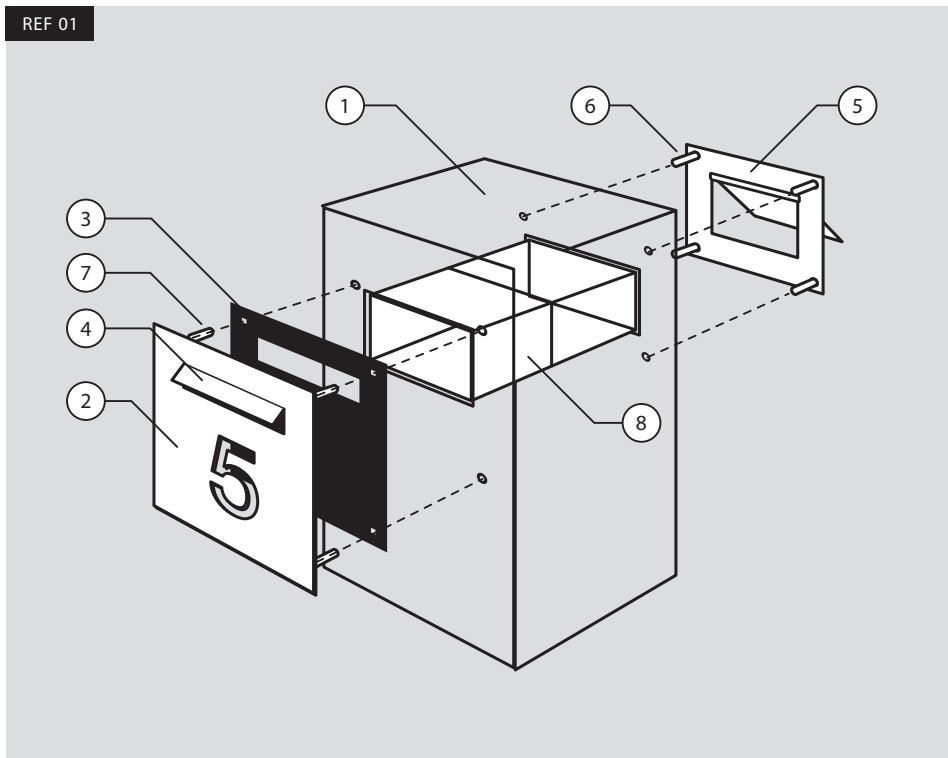

Letterbox Fascias

Price Update: Feb 1, 2018

A Price Guide for Brushed Stainless Steel or Powder Coated Finishes

Small Letterbox Aperture: X 240 Y 172

Number Only	\$365	Number Only	\$380	Rear Door	\$240
Full Address	\$430	Full Address	\$445	Static Sleeve Insert	\$72

Medium Letterbox Aperture: X 300 Y 172

Number Only	\$385	Number Only	\$400	Rear Door	\$260
Full Address	\$450	Full Address	\$465	Static Sleeve Insert	\$82

Large Letterbox Aperture: X 350 Y 258

Number Only	\$415	Number Only	\$485	Rear Door	\$285
Full Address	\$480	Full Address	\$584	Static Sleeve Insert	\$98

Typical Letterbox Detail

- 1 Letterbox Pier/Wall with Aperture for Mail Collection
- 2 Letterbox Fascia
 - 3mm Stainless Steel (316)
 - Brushed Finish
 - Address details cut through
- 3 Contrast Panel
 - Aluminium
 - Powdercoated (Black)
- 4 Weather Hood
 - Folded
- 5 Rear Door Panel
 - 3mm Stainless Steel (316)
 - Brushed Finish
 - Continuous Piano Hinge
 - Lock
- 6/7 Fixing Pins
 - Stainless Steel
 - M6
 - Welded to Panel
- 8 Sleeve Insert (Optional)
 - Galvanised Steel

Measure your Letterbox

Letterbox Aperture (mm)

Aperture Inset (mm)

Pier/Wall (mm)

X _____

A _____

W _____

Y _____