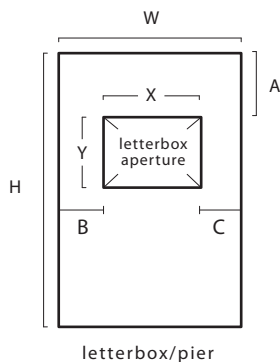

Typical Letterbox Detail

- 1 Letterbox Pier/Wall with Aperture for Mail Collection
- 2 Letterbox Fascia
 - 3mm Stainless Steel (316)
 - Brushed Finish
 - Address details cut through
- 3 Contrast Panel
 - Aluminium
 - Powdercoated (Black)
- 4 Weather Hood
 - Folded
- 5 Rear Door Panel
 - 3mm Stainless Steel (316)
 - Brushed Finish
 - Continuous Piano Hinge
 - Lock
- 6/7 Fixing Pins
 - Stainless Steel
 - M6
 - Welded to Panel
- 8 Sleeve Insert (Optional)
 - Galvanised Steel

Measure your Letterbox

Letterbox Aperture (mm)

Aperture Inset (mm)

Pier/Wall (mm)

X _____

A _____

W _____

Y _____

B _____

H _____

C _____

These dimensions will help you choose the correct size and orientation for your letterbox fascia and allow us to accurately layout your address information.

Lettering Styles

SANS > AVANTE GARDE