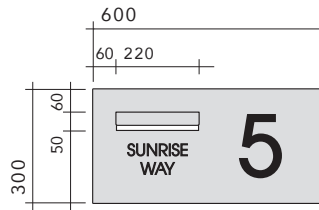

Letterbox Fascias

Price Update: Feb 1, 2018

A Price Guide for Brushed Stainless Steel or Powder Coated Finishes

Small Letterbox Aperture: X 240 Y 172

Number Only	\$365	Number Only	\$380	Rear Door	\$240
Full Address	\$430	Full Address	\$445	Static Sleeve Insert	\$72

Medium Letterbox Aperture: X 300 Y 172

Number Only	\$385	Number Only	\$400	Rear Door	\$260
Full Address	\$450	Full Address	\$465	Static Sleeve Insert	\$82

Large Letterbox Aperture: X 350 Y 258

Number Only	\$415	Number Only	\$485	Rear Door	\$285
Full Address	\$480	Full Address	\$584	Static Sleeve Insert	\$98