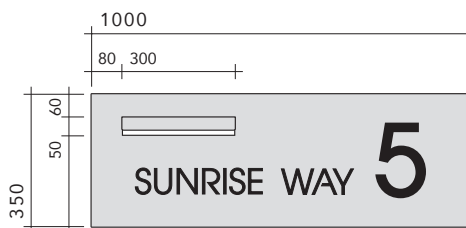

Letterbox Fascias

Price Update: Feb 1, 2018

A Price Guide for Brushed Stainless Steel or Powder Coated Finishes

Small Letterbox Aperture: X 240 Y 172

Number Only	\$365	Number Only	\$380	Rear Door	\$240
Full Address	\$430	Full Address	\$445	Static Sleeve Insert	\$72

Medium Letterbox Aperture: X 300 Y 172

Number Only	\$385	Number Only	\$400	Rear Door	\$260
Full Address	\$450	Full Address	\$465	Static Sleeve Insert	\$82

Large Letterbox Aperture: X 350 Y 258

Number Only	\$415	Number Only	\$485	Rear Door	\$285
Full Address	\$480	Full Address	\$584	Static Sleeve Insert	\$98