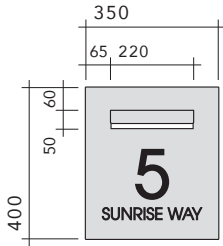

Letterbox Fascias

Price Update: Feb 1, 2018

A Price Guide for Brushed Stainless Steel or Powder Coated Finishes

Small Letterbox Aperture: X 240 Y 172

Number Only	\$365	Number Only	\$380	Rear Door	\$240
Full Address	\$430	Full Address	\$445	Static Sleeve Insert	\$72

Medium Letterbox Aperture: X 300 Y 172

Number Only	\$385	Number Only	\$400	Rear Door	\$260
Full Address	\$450	Full Address	\$465	Static Sleeve Insert	\$82

Large Letterbox Aperture: X 350 Y 258

Number Only	\$415	Number Only	\$485	Rear Door	\$285
Full Address	\$480	Full Address	\$584	Static Sleeve Insert	\$98

Measure your Letterbox

Letterbox Aperture (mm)

Aperture Inset (mm)

Pier/Wall (mm)

X _____

A _____

W _____

Y _____